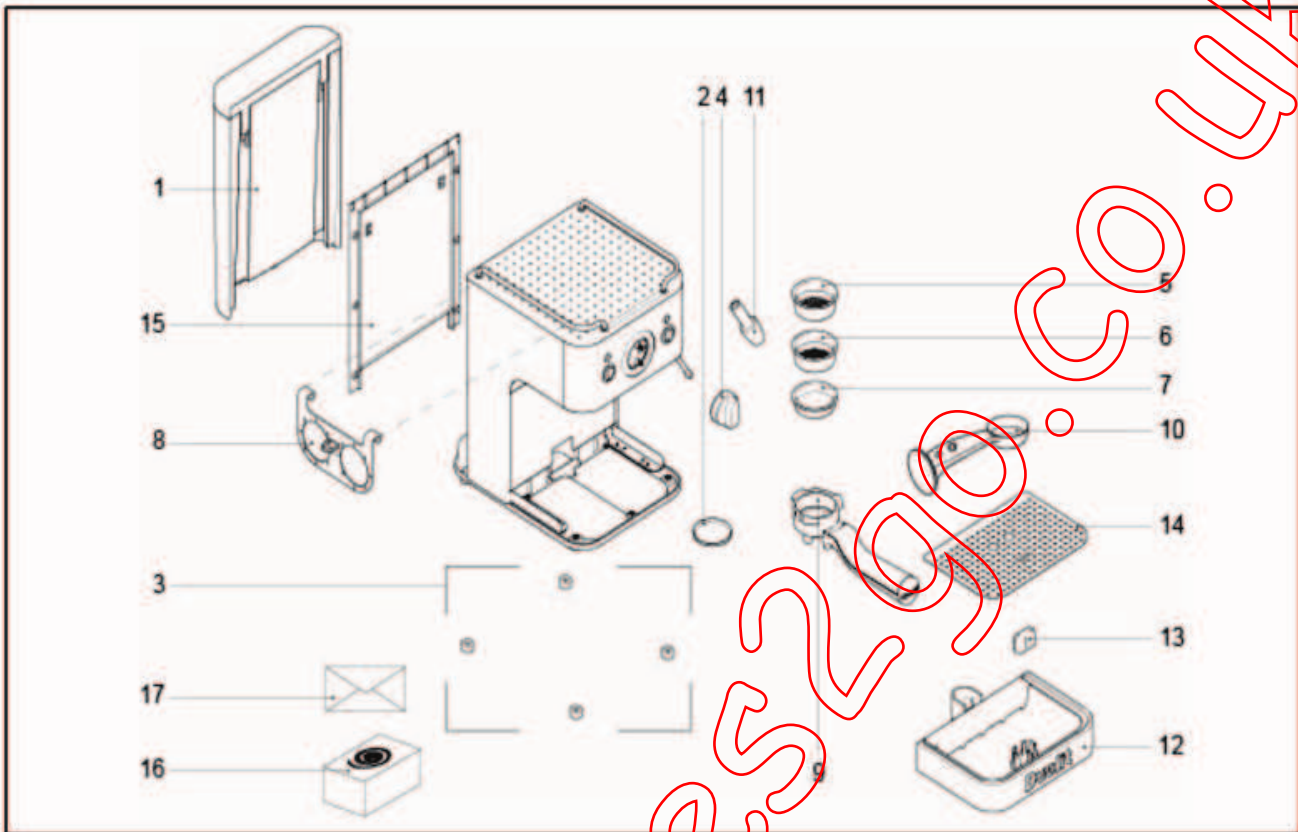

# Espressivo

Model number **CM**

# Dualit®

Part Number	Part number on drawing	Spare Parts & Accessories
-------------	------------------------	---------------------------

	1	Water Tank & Lid
	2	Steam Filter Ring (Brewhead Gasket)
	3	Feet
	4	Central Control Knob
	5	1 Cup Filter
	6	2 Cup Filter
	7	ESE Pod Filter
	8	Filter Rack
	9	Filter Holder
	10	Tamping Spoon
	11	Silicone Steam Cap ( Frother )
	12	Drip Tray ( Polished Finish )
	12	Drip Tray ( Cream Finish )
	12	Drip Tray ( Black Finish )
	13	Drip Tray Float
	14	Drip Tray Cover (Grill)
	15	Back Panel
	16	Filter papers 250 per pack <b>1.50 Postage</b>
	17	Maintenance Kit (10 Filter papers & pin)