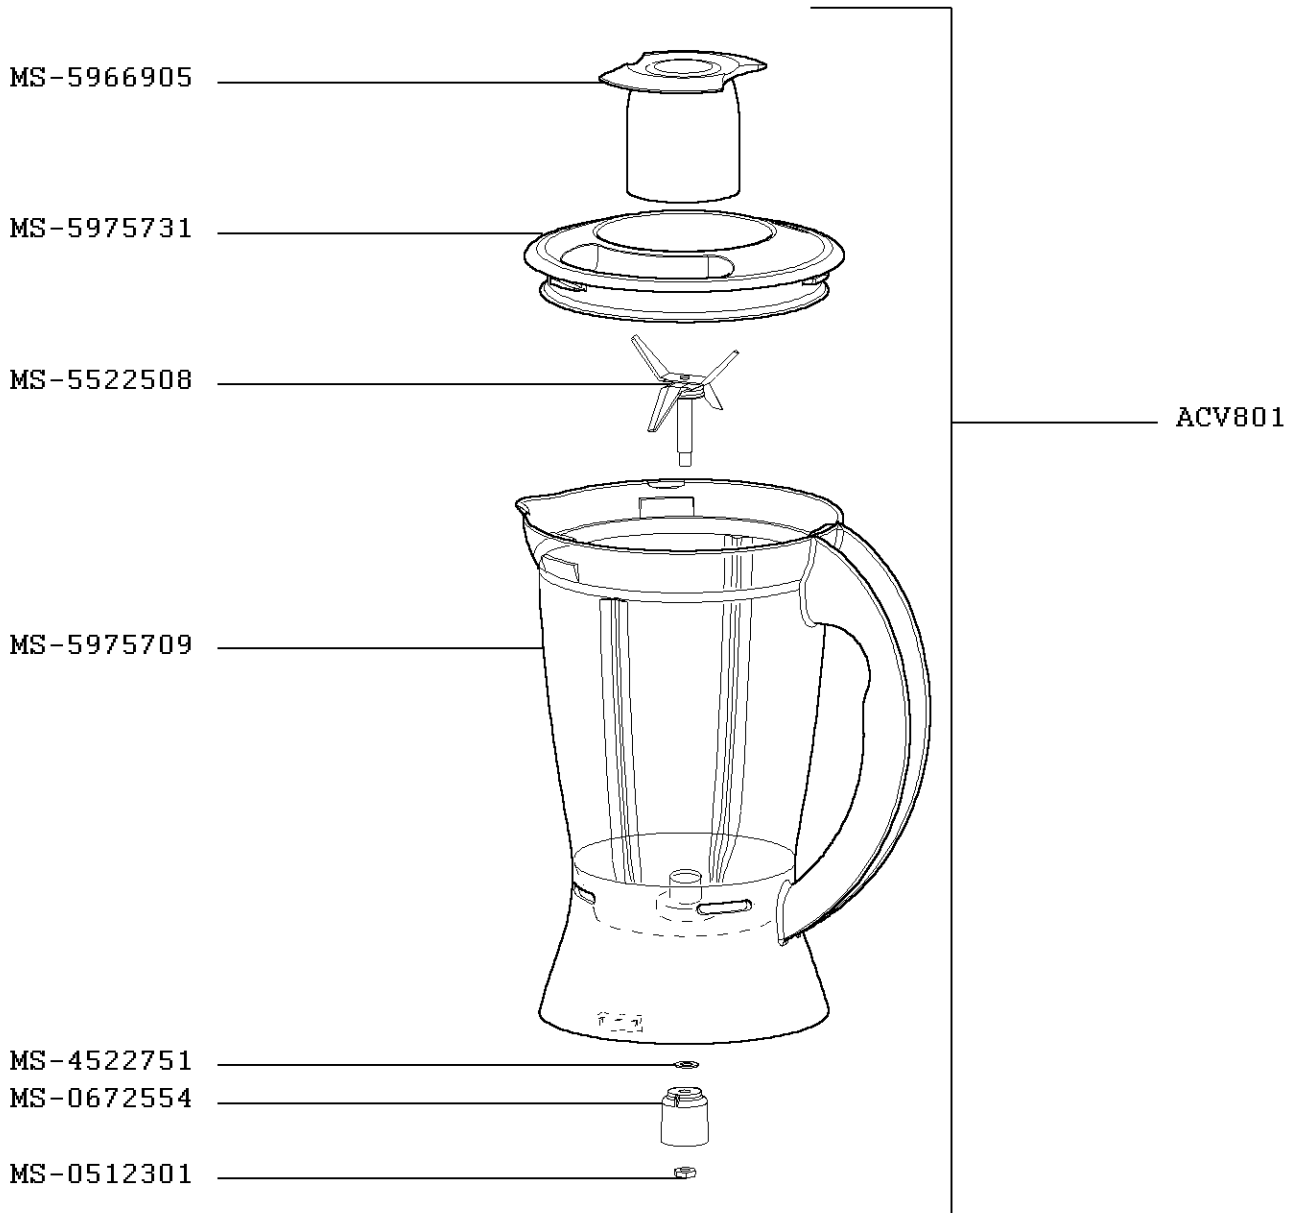

Moulinex

BLENDER OPTIBLEND 2000

AAW947(R)

CREATION	5/18/2004	PAGE	COUNTRY	FAMILY
EDIT	5/26/2004	1/3	GB	III

Moulinex

BLENDER OPTIBLEND 2000

AAW947(R)

CREATION	5/18/2004	PAGE	COUNTRY	FAMILY
EDIT	5/26/2004	2/3	GB	III

Moulinex

BLENDER OPTIBLEND 2000

AAW947(R)

CREATION	5/18/2004	PAGE	COUNTRY	FAMILY
EDIT	5/26/2004	3/3	GB	III