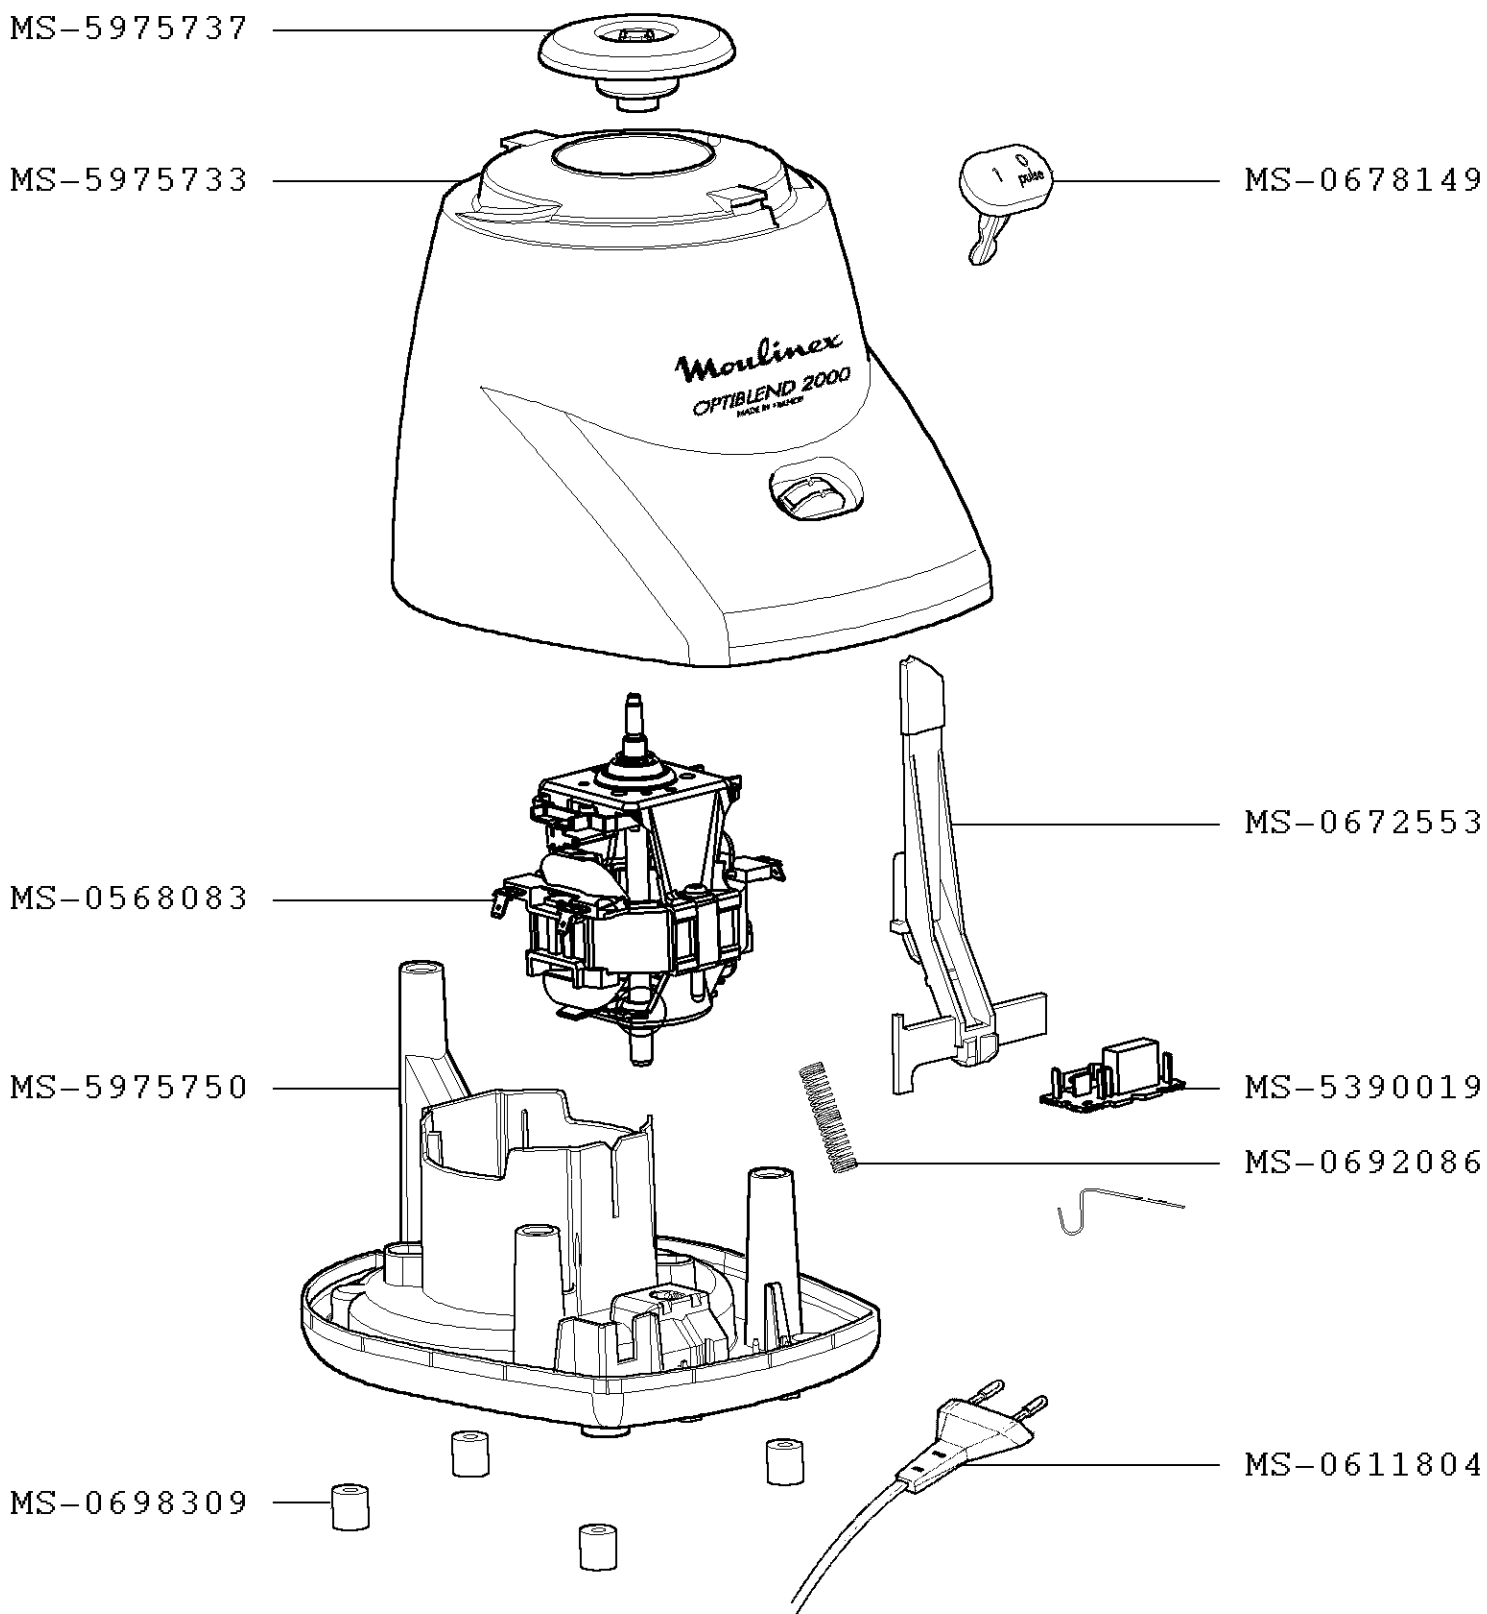

Moulinex

BLENDER OPTIBLEND 2000

AAW947(R)

CREATION	5/18/2004	PAGE	COUNTRY	FAMILY
EDIT	5/26/2004	1/3	GB	III

Moulinex

BLENDER OPTIBLEND 2000

AAW947(R)

CREATION	5/18/2004	PAGE	COUNTRY	FAMILY
EDIT	5/26/2004	2/3	GB	III

Moulinex

BLENDER OPTIBLEND 2000

AAW947(R)

CREATION	5/18/2004	PAGE	COUNTRY	FAMILY
EDIT	5/26/2004	3/3	GB	III